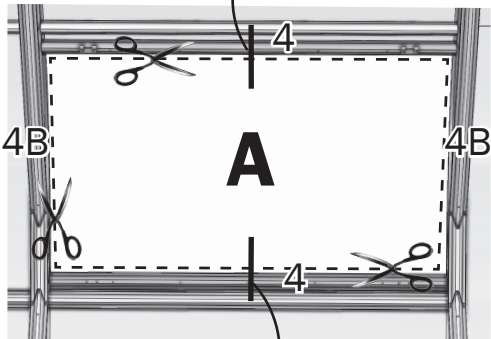

SMALL WINDOW

for the greenhouse «TUNNEL»

2020 model

№1				
1	1		0.92 m	x2
2	2		0.47 m	x3
3	3		0.59 m	x2
4	4		0.98 m	x2
5			0.4 m	x1
6			0.51 m	x2
7			0.98 m	x2
8			0.98 m	x2
			0.58 m	x2
9			0.95 m	x2
№2				
11				x1
12				x2
13				x2
14				x2
15				x1
16				x1

			
17	M4x8		33
18	M4x14		27
19	M4x25		16
20	M4x50		1
21	M5x45		2
22	M4		79
23	M5		2
24	32x4		17

Date of manufacture:

4

View inside

5

N°1  x2 x2

N°2  x24
M4x14 M4

N°2  x1
M4x50

 x1  x2
4x32 M4

External view

View inside

N°2  x1

6

N°1

0.58m x 2
0.98m x 2

N°2

M4x25 4x32 M4 x10

N°2

M4x25 4x32 M4 x6

N°1

x1

External view

N°2

x1