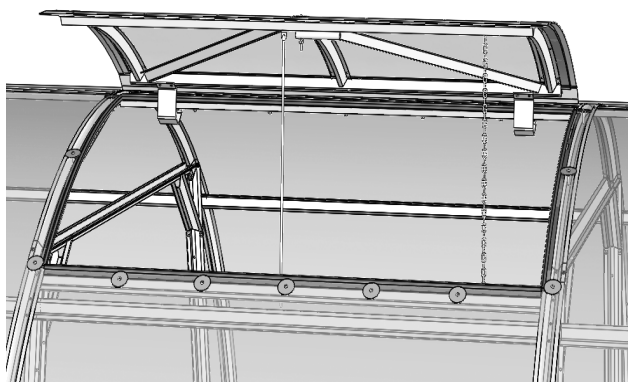

SMALL WINDOW

for the greenhouse «TUNNEL»

2020 model

№1				
1	1		0.92 m	x2
2	2		0.47 m	x3
3	3		0.59 m	x2
4	4		0.98 m	x2
5			0.4 m	x1
6			0.51 m	x2
7			0.98 m	x2
8			0.98 m	x2
			0.58 m	x2
9			0.95 m	x2
№2				
11				x1
12				x2
13				x2
14				x2
15				x1
16				x1

			
17	M4x8		33
18	M4x14		27
19	M4x25		16
20	M4x50		1
21	M5x45		2
22	M4		79
23	M5		2
24	32x4		17

Date of manufacture:

4

View inside

5

N°1  x2 x2

N°2  x24
M4x14 M4

N°2  x1
M4x50

 x1  x2
4x32 M4

External view

View inside

N°2  x1

6

N°1

0.58m x 2
0.98m x 2

N°2

M4x25 4x32 M4 x10

N°2

M4x25 4x32 M4 x6

N°1

x1

External view

N°2

x1