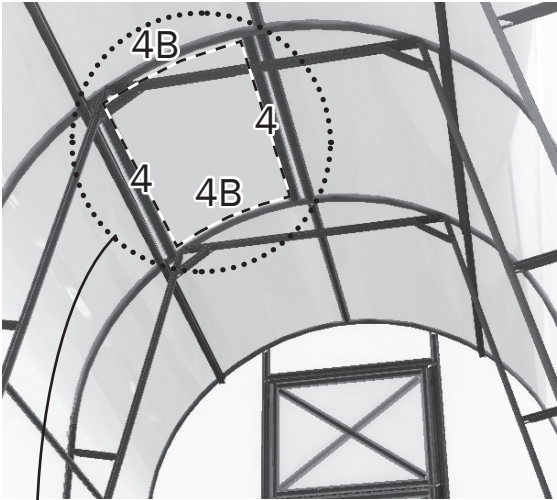

SMALL WINDOW

for the greenhouse «TUNNEL»

2020 model

№1				
1	1		0.92 m	x2
2	2		0.47 m	x3
3	3		0.59 m	x2
4	4		0.98 m	x2
5			0.4 m	x1
6			0.51 m	x2
7			0.98 m	x2
8			0.98 m	x2
			0.58 m	x2
9			0.95 m	x2
№2				
11				x1
12				x2
13				x2
14				x2
15				x1
16				x1

			
17	M4x8		33
18	M4x14		27
19	M4x25		16
20	M4x50		1
21	M5x45		2
22	M4		79
23	M5		2
24	32x4		17

Date of manufacture:

4

View inside

5

N°1  x2 x2

N°2  x24
M4x14 M4

N°2  x1
M4x50

 x1  x2
4x32 M4

External view

View inside

N°2  x1

6

N°1

0.58m x 2
0.98m x 2

N°2

N°2

x1

View inside

7

View inside

8

View inside