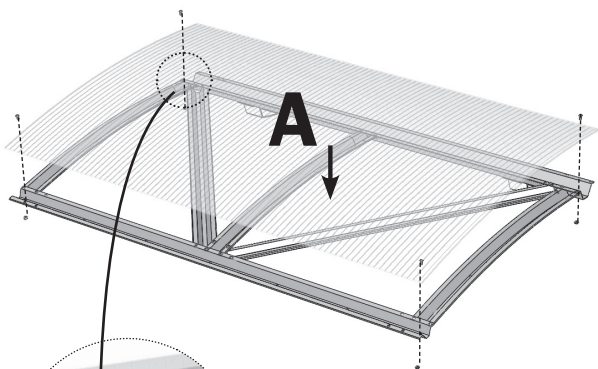

SMALL WINDOW

for the greenhouse «TUNNEL»

2020 model

№1				
1	1		0.92 m	x2
2	2		0.47 m	x3
3	3		0.59 m	x2
4	4		0.98 m	x2
5			0.4 m	x1
6			0.51 m	x2
7			0.98 m	x2
8			0.98 m	x2
			0.58 m	x2
9			0.95 m	x2
№2				
11				x1
12				x2
13				x2
14				x2
15				x1
16				x1

			
17	M4x8		33
18	M4x14		27
19	M4x25		16
20	M4x50		1
21	M5x45		2
22	M4		79
23	M5		2
24	32x4		17

Date of manufacture:

4

View inside

5

N°1  x2 x2

N°2  x24
M4x14 M4

N°2  x1
M4x50

 x1  x2
4x32 M4

External view

View inside

N°2  x1

6

N°1

0.58m x 2
0.98m x 2

N°2