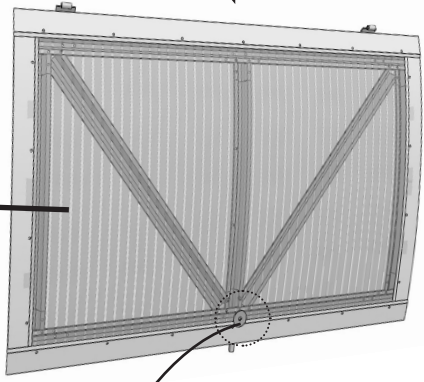

SMALL WINDOW

for the greenhouse «TUNNEL»

2020 model

№1				
1	1		0.92 m	x2
2	2		0.47 m	x3
3	3		0.59 m	x2
4	4		0.98 m	x2
5			0.4 m	x1
6			0.51 m	x2
7			0.98 m	x2
8			0.98 m	x2
			0.58 m	x2
9			0.95 m	x2
№2				
11				x1
12				x2
13				x2
14				x2
15				x1
16				x1

			
17	M4x8		33
18	M4x14		27
19	M4x25		16
20	M4x50		1
21	M5x45		2
22	M4		79
23	M5		2
24	32x4		17

Date of manufacture:

4

View inside

5

N°1  x2 x2

N°2  x24
M4x14 M4

N°2  x1
M4x50

 x1  x2
4x32 M4

External view

View inside

N°2  x1

6

N°1

0.58m x 2
0.98m x 2

N°2