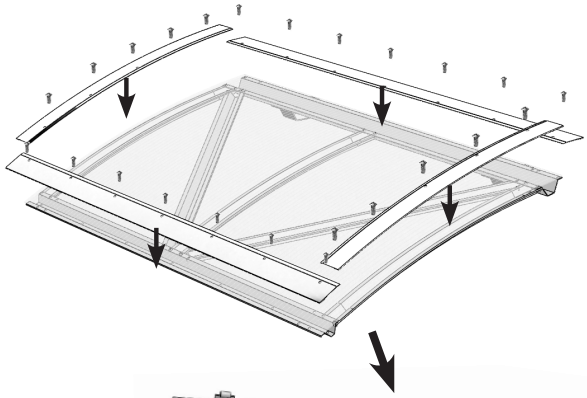

SMALL WINDOW

for the greenhouse «TUNNEL»

2020 model

№1				
1	1		0.92 m	x2
2	2		0.47 m	x3
3	3		0.59 m	x2
4	4		0.98 m	x2
5			0.4 m	x1
6			0.51 m	x2
7			0.98 m	x2
8			0.98 m	x2
			0.58 m	x2
9			0.95 m	x2
№2				
11				x1
12				x2
13				x2
14				x2
15				x1
16				x1

			
17	M4x8		33
18	M4x14		27
19	M4x25		16
20	M4x50		1
21	M5x45		2
22	M4		79
23	M5		2
24	32x4		17

Date of manufacture:

4

View inside

5

N°1  x2 x2

N°2  x24
M4x14 M4

N°2  x1
M4x50

 x1  x2
4x32 M4

External view

View inside

N°2  x1

6

N°1

0.58m x 2
0.98m x 2

N°2

M4x25 4x32 M4 x10

N°2

M4x25 4x32 M4 x6

N°1

x1

External view

N°2

x1